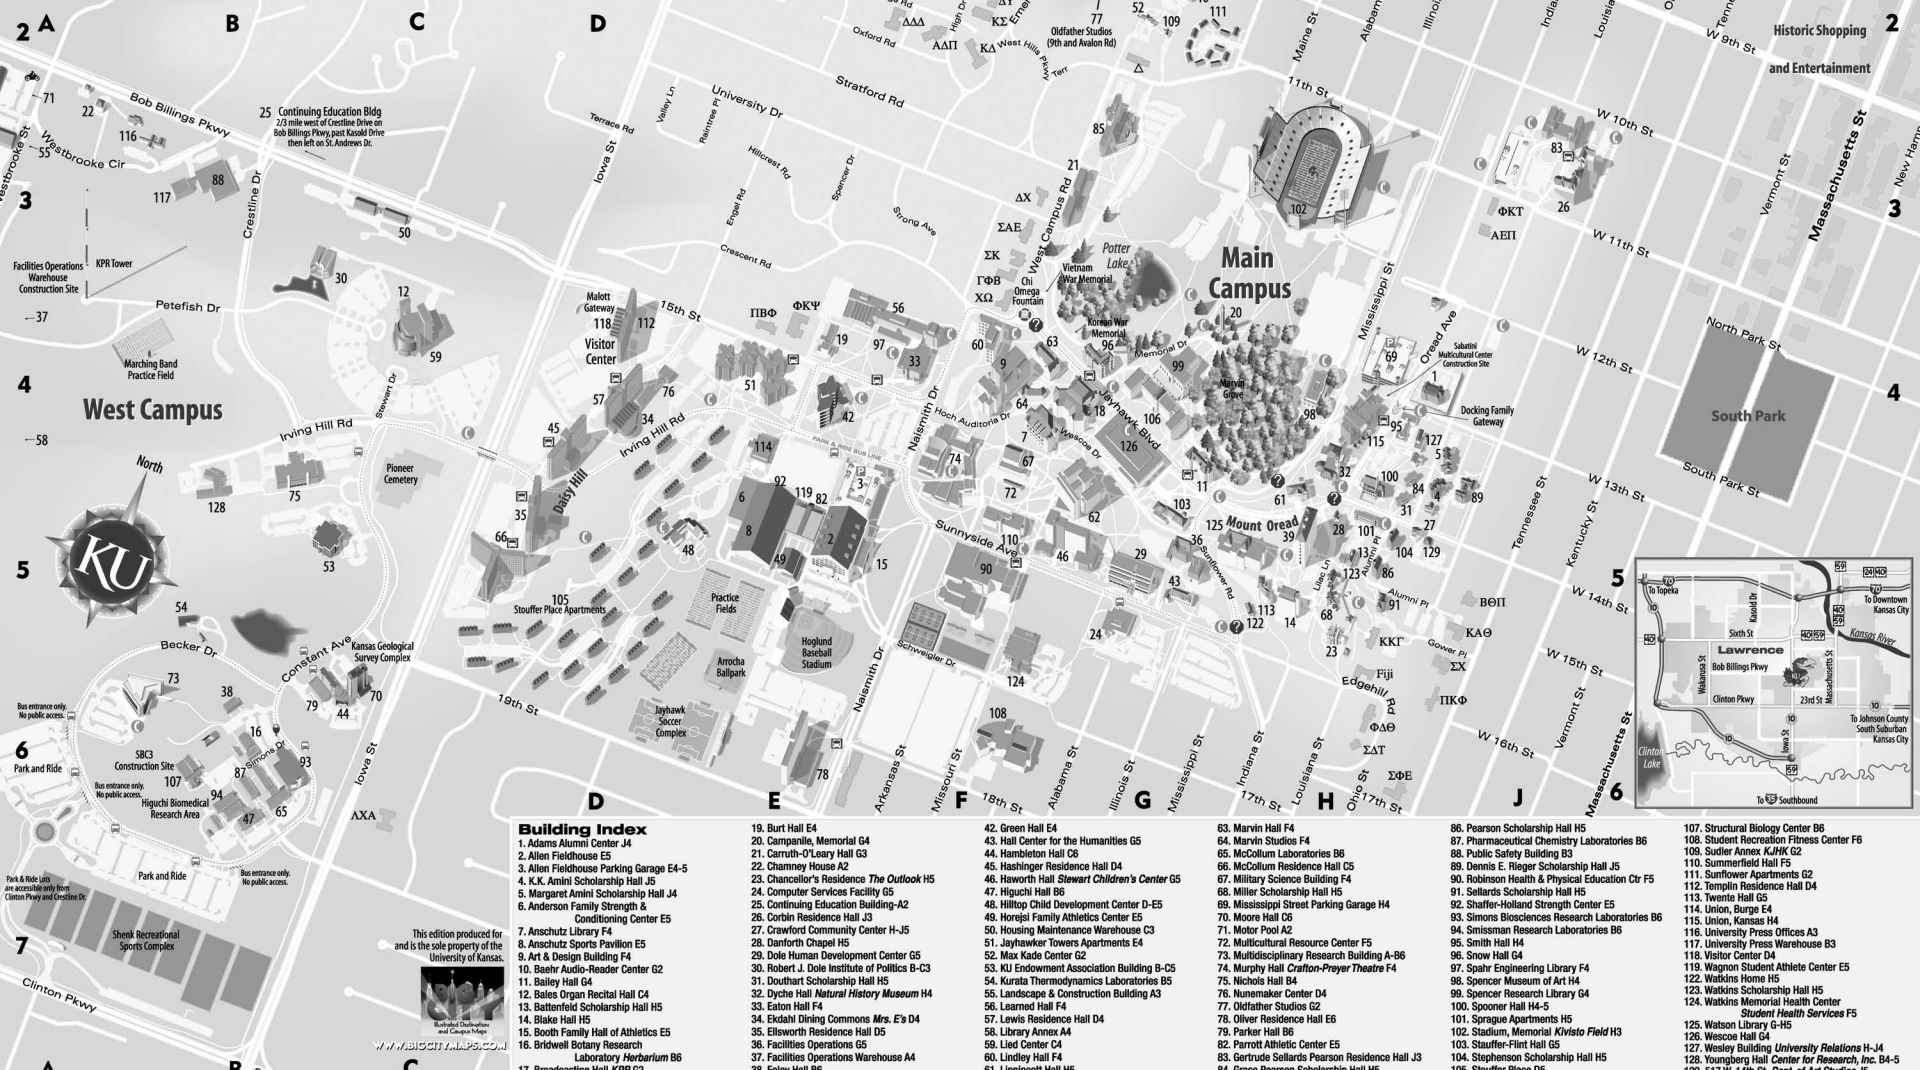

Legend

- Emergency Phone
- Bus Stop
- Park & Ride Bus Only
- Traffic Information Booth
- Building Number

Building Index

This edition produced for and is the sole property of the University of Kansas.

Ballfield Classroom and Campus History

W.H. WILSON, ILLUSTRATOR